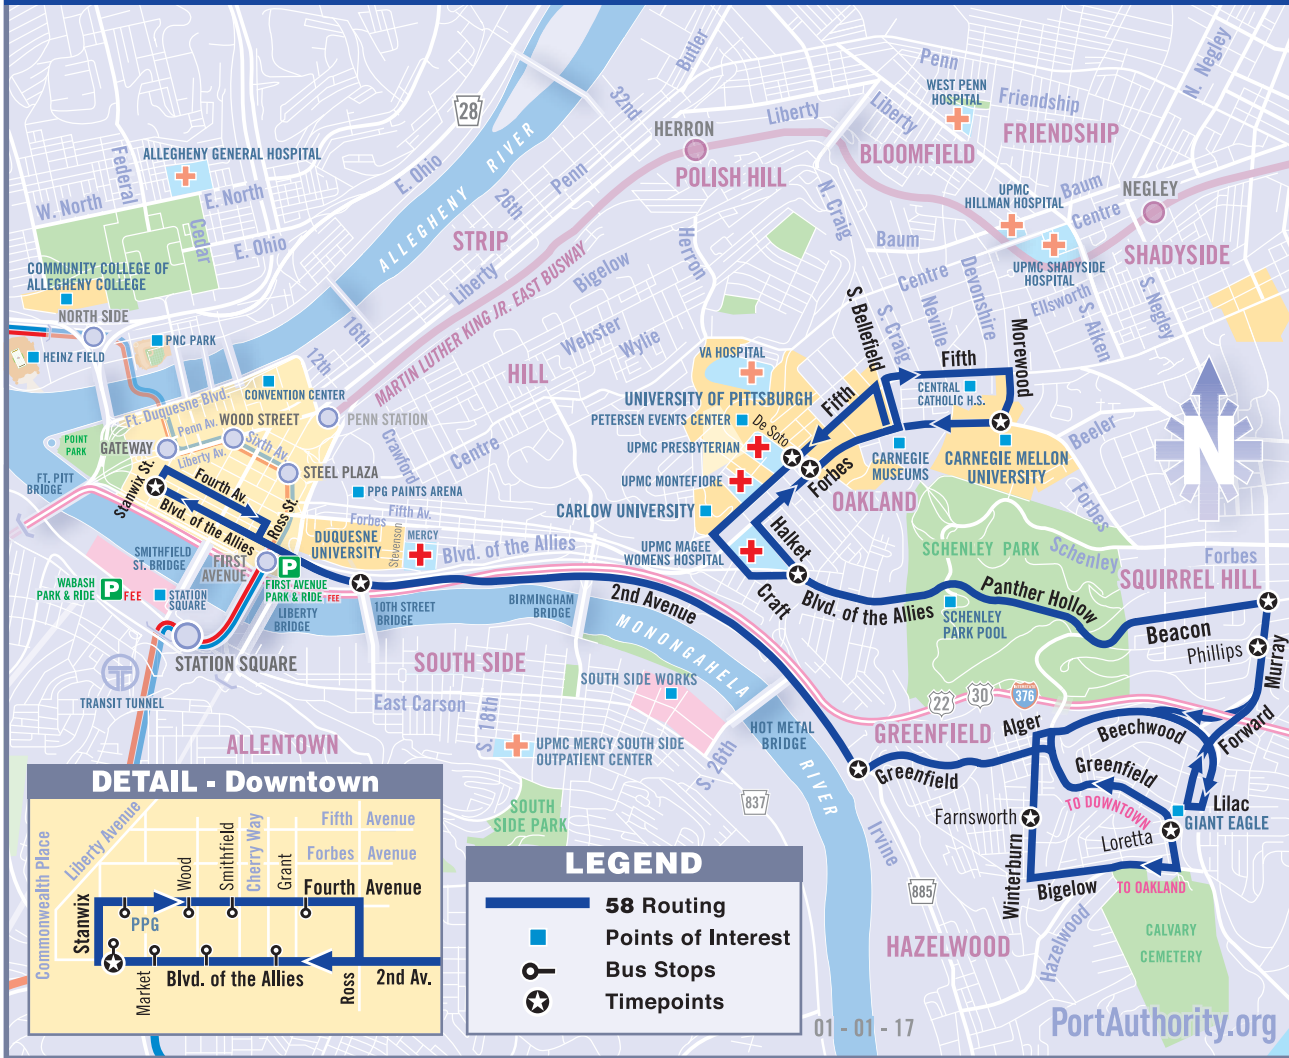

58 Greenfield

BUS STOPS

Route 58 Downtown Stops

Blvd of the Allies	at Cherry Way at Wood Street at Market Street at Stanwix Street
Fourth Avenue	at PPG Entrance at Wood Street at Smithfield Street past Grant Street

ANNOUNCEMENTS

January 1, 2017 Service Changes

This timetable reflects the new fare structure. No schedule changes have been made.

SERVICE NOTES

Route 58 Sunday service operates on New Years Day, Memorial Day, Independence Day, Labor Day, Thanksgiving and Christmas.

Fare Information Starting 1/1/17

One Zone. One Fare.

Base fare will be $2.50 with a ConnectCard. Cash riders will pay $2.75 per ride.

Transfer for $1.00 with a ConnectCard.

$1 in stored cash value will be automatically deducted from your balance within 3 hours of your last tap. Cash customers will pay a full fare to transfer.

Pay as you enter.

Starting January 1, 2017, you will board through the front door of the bus and pay as you enter. Every time, everywhere. This means there will be no free fare zone for bus riders. You can still ride the T for free anytime from First Avenue Station to Allegheny Station.

Special Fares

Children [6-11] pay half the full ConnectCard fare with a Kid's ConnectCard.

Children 5 and under ride free when accompanied by a fare-paying adult.

Persons with Disabilities pay half the full ConnectCard fare with a Port Authority Reduced Fare ConnectCard. Cash half fare is $1.35.

Senior Citizens ride free when displaying a Medicare ID or state-issued senior citizen transit pass.

Pass Prices

Annual Pass $1,072.50

Monthly Pass $97.50

Weekly Pass $25.00

Day Pass $7.00 per day.

Valid from time of first tap through end Port Authority service that day.

Starting January 1, we're Making it Simple!

Big changes are coming to Port Authority that will make riding faster, simpler and easier.

Here are some of the important changes you must know:

- Save money with a ConnectCard. Base fare is $2.50 per ride with a ConnectCard. With cash, you'll pay $2.75.
- We're switching to a single zone/flat fare, which means you'll pay $2.50 per ride anytime, anywhere when you use a ConnectCard.
- No more paper transfers. Use your ConnectCard on your connecting trip and $1 will be deducted from your balance. Cash users will pay a full fare for a transfer.
- You'll board the bus in the front and pay when you get on, regardless of where you are, what direction you're heading or time of day.

For more details, go to simple.portauthority.org.

CUSTOMER SERVICE

412.442.2000

MONDAY THROUGH FRIDAY 6:00 AM - 7:00 PM

WEEKENDS AND HOLIDAYS 8:00 AM - 4:30 PM

SCHEDULE INFORMATION | SUGGESTIONS | COMPLIMENTS
LOST & FOUND | COMPLAINTS

TTY (HEARING AND SPEECH-IMPAIRED) 412.231.7007

ACCESS PARATRANSIT INFORMATION 412.562.5353

MONDAY THROUGH FRIDAY 8:00 AM - 5:00 PM

PARTS OF THIS SCHEDULE ARE AVAILABLE IN LARGE PRINT OR BRAILLE