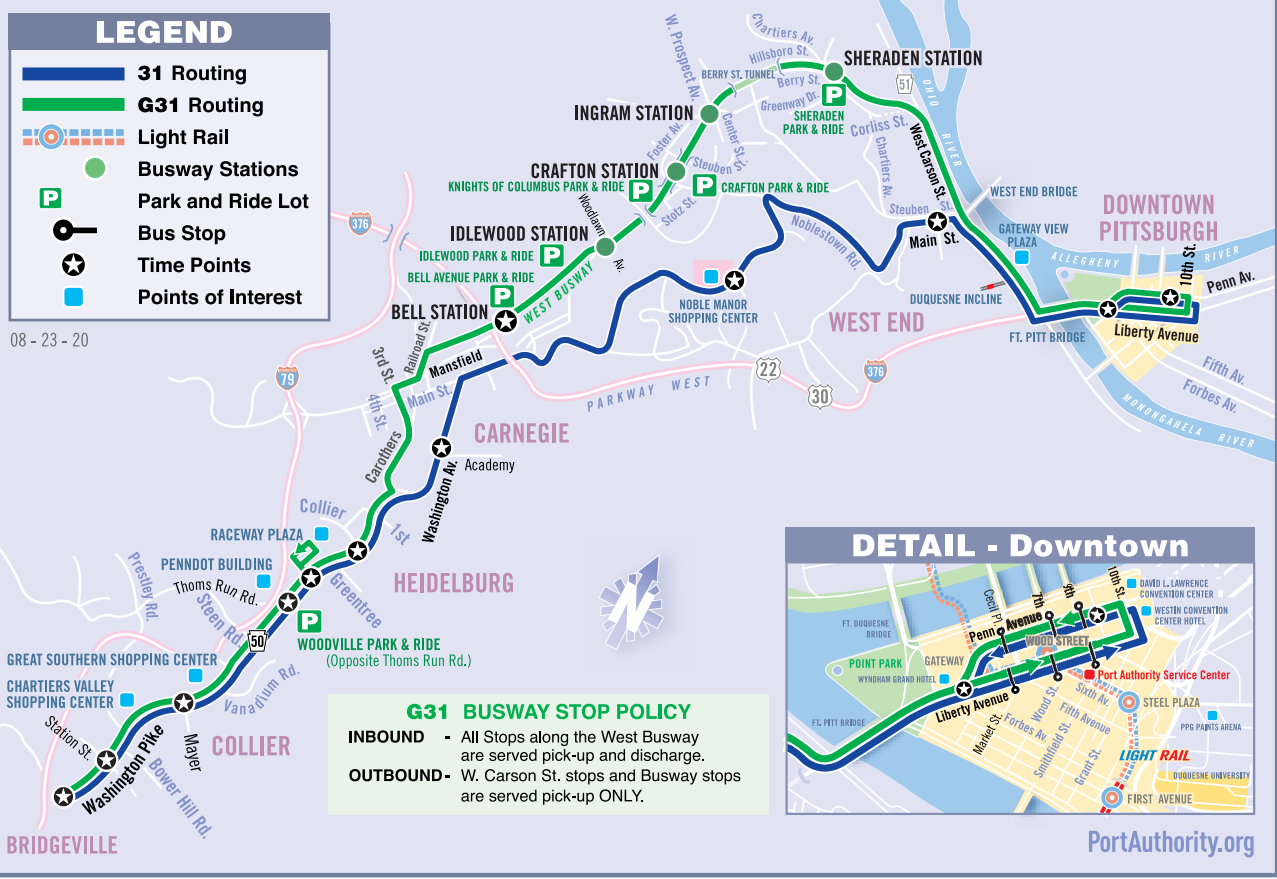

31 Bridgeville

G31 Bridgeville Flyer

G31 BRIDGEVILLE FLYER

MONDAY THROUGH FRIDAY SERVICE

To Downtown Pittsburgh								To Bridgeville								
Bridgeville Washington Ave	Bridgeville Washington Ave	Collier Woodville	Scott Washington Pike	Heidelberg Washington Pike	Carnegie Bell Station	Downtown Liberty Ave	Downtown Penn Station	Downtown Penn Station	Downtown Liberty Ave	Carnegie Bell Station	Heidelberg Washington Pike	Scott Washington Pike	Collier Washington Pike	Collier Washington Pike	Bridgeville Washington Ave	Bridgeville Washington Ave
5:53	5:54	6:01	6:02	6:03	6:11	6:27	6:34	6:41	6:48	7:01	7:08	7:09	7:10	7:13	7:15	7:16
6:21	6:22	6:29	6:30	6:31	6:40	6:57	7:04	7:11	7:18	7:31	7:38	7:39	7:40	7:43	7:45	7:46
6:56	6:57	7:04	7:05	7:06	7:15	7:32	7:39	3:41	3:48	4:01	4:09	4:10	4:11	4:15	4:17	4:18
7:27	7:28	7:35	7:36	7:37	7:46	8:02	8:09	4:11	4:20	4:34	4:43	4:44	4:45	4:49	4:51	4:52
8:02	8:03	8:10	8:11	8:12	8:21	8:37	8:44	4:41	4:50	5:06	5:15	5:16	5:18	5:22	5:25	5:26
4:51	4:52	4:59	5:00	5:01	5:10	5:25	5:34	5:11	5:20	5:36	5:47	5:48	5:50	5:54	5:57	5:58
5:24	5:25	5:32	5:33	5:34	5:42	5:57	6:04	5:41	5:50	6:06	6:16	6:17	6:19	6:23	6:26	6:27
5:50	5:51	5:58	5:59	6:00	6:08	6:22	6:29	6:11	6:18	6:31	6:39	6:40	6:41	6:45	6:47	6:48
...	...	...	...	...	...	...	...	6:31	6:38	6:51	6:59	7:00	7:02	7:06	7:08	7:09

Fare Information

Beginning January 1, 2022, your fare will get you farther. Instead of $2.75 per trip with a ConnectCard, transfers have been eliminated and your fare will include FREE transfers for up to three hours.

Single trip cash fare	$2.75
NEW: 3-Hour Pass	$2.75
1-Day Pass	$7
7-Day Pass	$25
7-Day Reduced Fare Pass	$12.50
31-Day Pass	$97.50
31-Day Reduced Fare Pass	$48.75
1-Year Pass	$1,072.50

All passes – with the exception of the 3-hour pass and 1-day pass – will remain active from first use until the end of the service day they are set to expire.

LIGHT RAIL FREE FARE ZONE
Ride for FREE anytime from First Avenue Station to Allegheny Station.

SPECIAL FARES
Children ages 6-11 pay half the full ConnectCard fare with a Kid's ConnectCard. Cash half fare is $1.35.

Children 5 and under ride FREE when accompanied by a fare-paying adult.

Individuals with disabilities pay half the full ConnectCard fare with a Port Authority Reduced Fare ConnectCard. Cash half fare is $1.35.

Seniors ride FREE with a Port Authority Senior Citizen ConnectCard or when displaying a state-issued senior citizen transit pass.

For Reduced Fare, Senior ConnectCard or Kid's ConnectCard eligibility, please visit: www.PortAuthority.org/discounts or call Port Authority Customer Service at 412.442.2000.

Translation?

¿Traducción? 需要翻譯?
ترجمة Traduzione? अनुवाद

Customer Service 412.442.2000

CUSTOMER SERVICE

412.442.2000

MONDAY THROUGH FRIDAY 6:00 AM - 7:00 PM
WEEKENDS AND HOLIDAYS 8:00 AM - 4:30 PM

SCHEDULE INFORMATION | SUGGESTIONS | COMPLIMENTS
LOST & FOUND | COMPLAINTS

TTY (HEARING AND SPEECH-IMPAIRED) 412.231.7007
ACCESS PARATRANSIT INFORMATION 412.562.5353

MONDAY THROUGH FRIDAY 8:00 AM - 5:00 PM