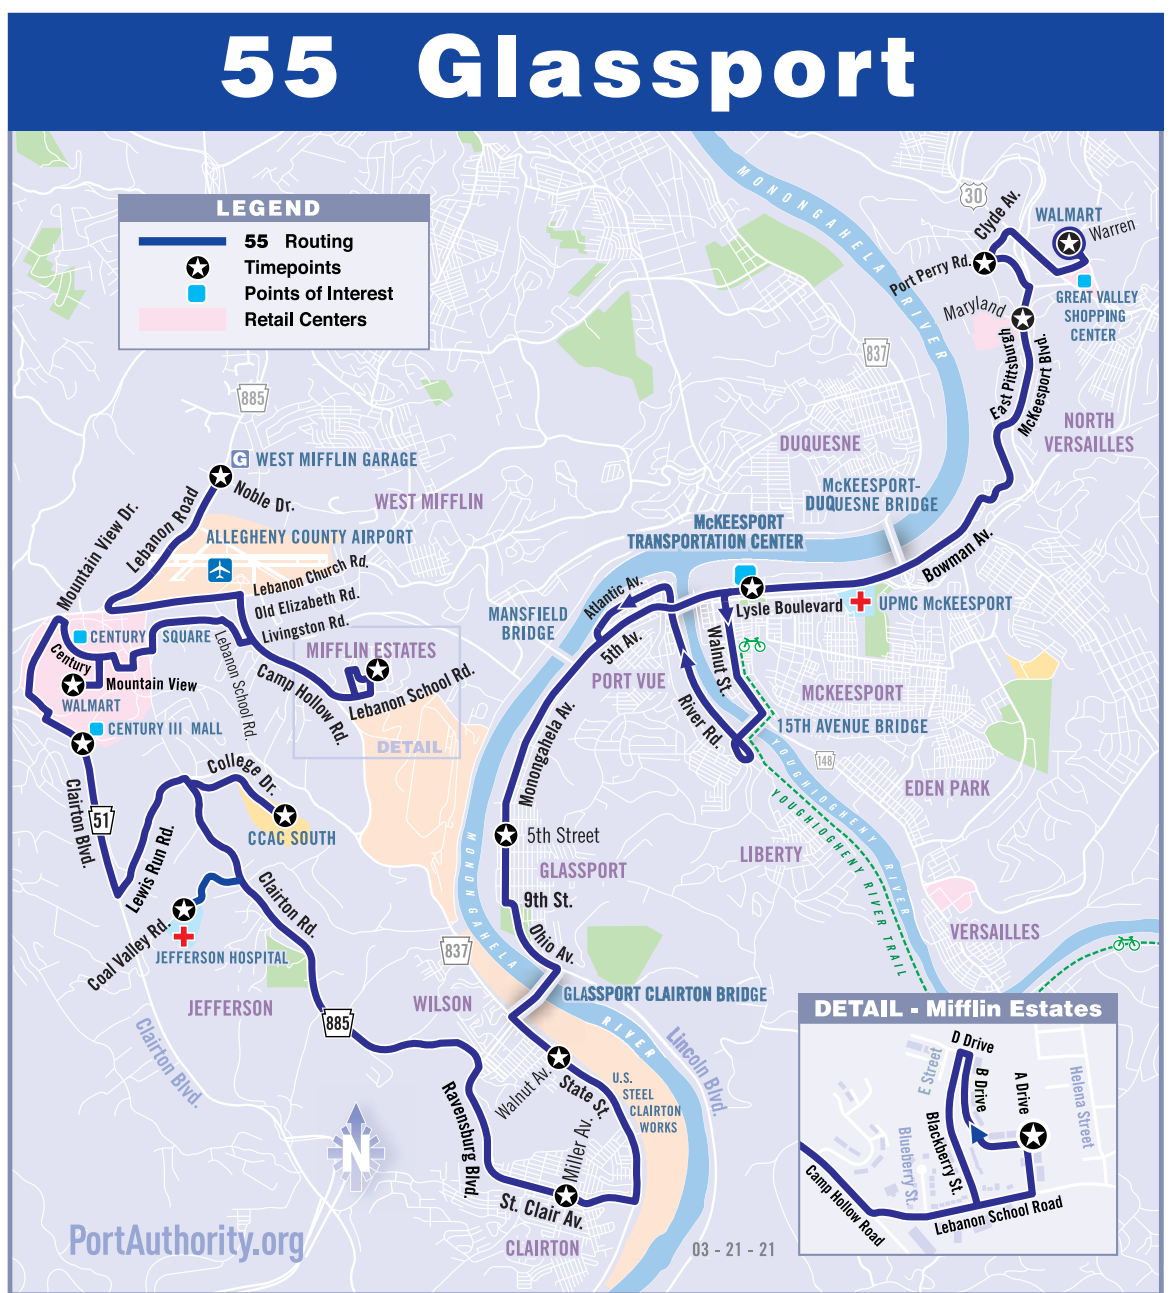

ANNOUNCEMENTS

March 21, 2021 Service Changes:

Route 55: Due to a long-term construction project on the Jerome Street Bridge in McKeesport, Route 55 buses traveling toward Century Square are detoured via Walnut Street, River Road and Atlantic Avenue.

The schedule has been revised.

SERVICE NOTES

Route 55 Sunday service is operated on New Years Day, Memorial Day, Independence Day, Labor Day, Thanksgiving and Christmas.

AIRPORT SERVICE

Let Port Authority take you to Pittsburgh International Airport. 28X AIRPORT FLYER operates seven days a week from approximately 3:25 a.m. to 12 Midnight and departs every 30 minutes from Oakland, Downtown and most West Busway stations.

Call 412.442.2000 or pick up a 28X timetable for complete schedule information.

Fare Information

Beginning January 1, 2022, your fare will get you farther. Instead of $2.75 per trip with a ConnectCard, transfers have been eliminated and your fare will include **FREE** transfers for up to three hours.

Single trip cash fare	$2.75
NEW: 3-Hour Pass	$2.75
1-Day Pass	$7
7-Day Pass	$25
7-Day Reduced Fare Pass	$12.50
31-Day Pass	$97.50
31-Day Reduced Fare Pass	$48.75
1-Year Pass	$1,072.50

All passes – with the exception of the 3-hour pass and 1-day pass – will remain active from first use until the end of the service day they are set to expire.

LIGHT RAIL FREE FARE ZONE

Ride for **FREE** anytime from First Avenue Station to Allegheny Station.

SPECIAL FARES

Children ages 6-11 pay half the full ConnectCard fare with a Kid's ConnectCard. Cash half fare is $1.35.

Children 5 and under ride **FREE** when accompanied by a fare-paying adult.

Individuals with disabilities pay half the full ConnectCard fare with a Port Authority Reduced Fare ConnectCard. Cash half fare is $1.35.

Seniors ride **FREE** with a Port Authority Senior Citizen ConnectCard or when displaying a state-issued senior citizen transit pass.

For Reduced Fare, Senior ConnectCard or Kid's ConnectCard eligibility, please visit: www.PortAuthority.org/discounts or call Port Authority Customer Service at 412.442.2000.

Translation?
¿Traducción? 需要翻譯?
ترجمة Traduzione? अनुवाद

Customer Service 412.442.2000

CUSTOMER SERVICE

412.442.2000

MONDAY THROUGH FRIDAY 6:00 AM - 7:00 PM
WEEKENDS AND HOLIDAYS 8:00 AM - 4:30 PM

SCHEDULE INFORMATION | SUGGESTIONS | COMPLIMENTS
LOST & FOUND | COMPLAINTS

TTY (HEARING AND SPEECH-IMPAIRED) 412.231.7007
ACCESS PARATRANSIT INFORMATION 412.562.5353
MONDAY THROUGH FRIDAY 8:00 AM - 5:00 PM

PARTS OF THIS SCHEDULE ARE AVAILABLE IN LARGE PRINT OR BRAILLE

Section 601 of Title VI of the Civil Rights Act of 1964 states the following: "No person in the United States shall, on the grounds of race, color, or national origin, be excluded from participation in, be denied the benefits of, or be subjected to discrimination under any program or activity receiving Federal financial assistance."

VISIT PORT AUTHORITY'S WEBSITE AT **PortAuthority.org**

EFFECTIVE 3/21/21

55

55 Glassport

Century Square • West Mifflin Walmart
Southland Shopping Center • CCAC South
Jefferson Regional Medical Center • Clairton
Glassport • McKeesport • UPMC McKeesport
Port Perry • Great Valley Shopping Center
North Versailles Walmart

PortAuthority.org

twitter.com/pghttransit

412.442.2000