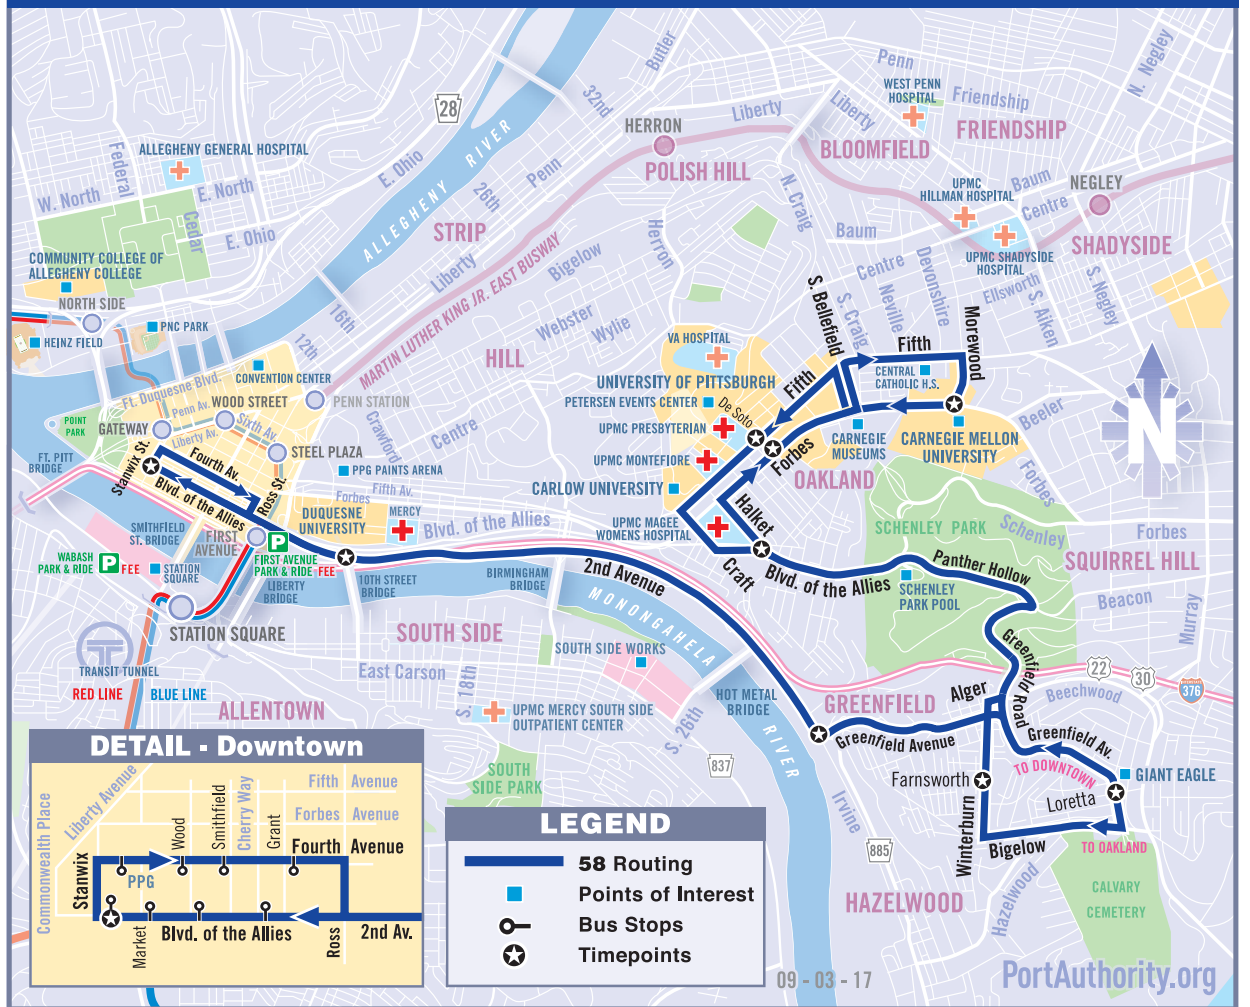

BUS STOPS

Route 58 Downtown Stops

Blvd of the Allies	past Cherry Way at Wood Street at Market Street at Stanwix Street
Fourth Avenue	at PPG Entrance at Wood Street at Smithfield Street past Grant Street

ANNOUNCEMENTS

November 22, 2020 Service Changes:

Route 58: The weekday schedule has been completely revised. See schedule for details.

SERVICE NOTES

Route 58 Sunday service operates on New Years Day, Memorial Day, Independence Day, Labor Day, Thanksgiving and Christmas.

AIRPORT SERVICE

Let Port Authority take you to Pittsburgh International Airport. 28X AIRPORT FLYER operates seven days a week from approximately 3:25 a.m. to 12 Midnight and departs every 30 minutes from Oakland, Downtown and most West Busway stations.

Call 412.442.2000 or pick up a 28X timetable for complete schedule information.

58 Greenfield

Fare Information

Beginning **January 1, 2022**, your fare will get you farther. Instead of $2.75 per trip with a ConnectCard, transfers have been eliminated and your fare will include **FREE** transfers for up to three hours.

Single trip cash fare	$2.75
NEW: 3-Hour Pass	$2.75
1-Day Pass	$7
7-Day Pass	$25
7-Day Reduced Fare Pass	$12.50
31-Day Pass	$97.50
31-Day Reduced Fare Pass	$48.75
1-Year Pass	$1,072.50

All passes – with the exception of the 3-hour pass and 1-day pass – will remain active from first use until the end of the service day they are set to expire.

LIGHT RAIL FREE FARE ZONE

Ride for **FREE** anytime from First Avenue Station to Allegheny Station.

SPECIAL FARES

Children ages 6-11 pay half the full ConnectCard fare with a Kid's ConnectCard. Cash half fare is **$1.35**.

Children 5 and under ride **FREE** when accompanied by a fare-paying adult.

Individuals with disabilities pay half the full ConnectCard fare with a Port Authority Reduced Fare ConnectCard. Cash half fare is **$1.35**.

Seniors ride **FREE** with a Port Authority Senior Citizen ConnectCard or when displaying a state-issued senior citizen transit pass.

For Reduced Fare, Senior ConnectCard or Kid's ConnectCard eligibility, please visit: www.PortAuthority.org/discounts or call Port Authority Customer Service at 412.442.2000.